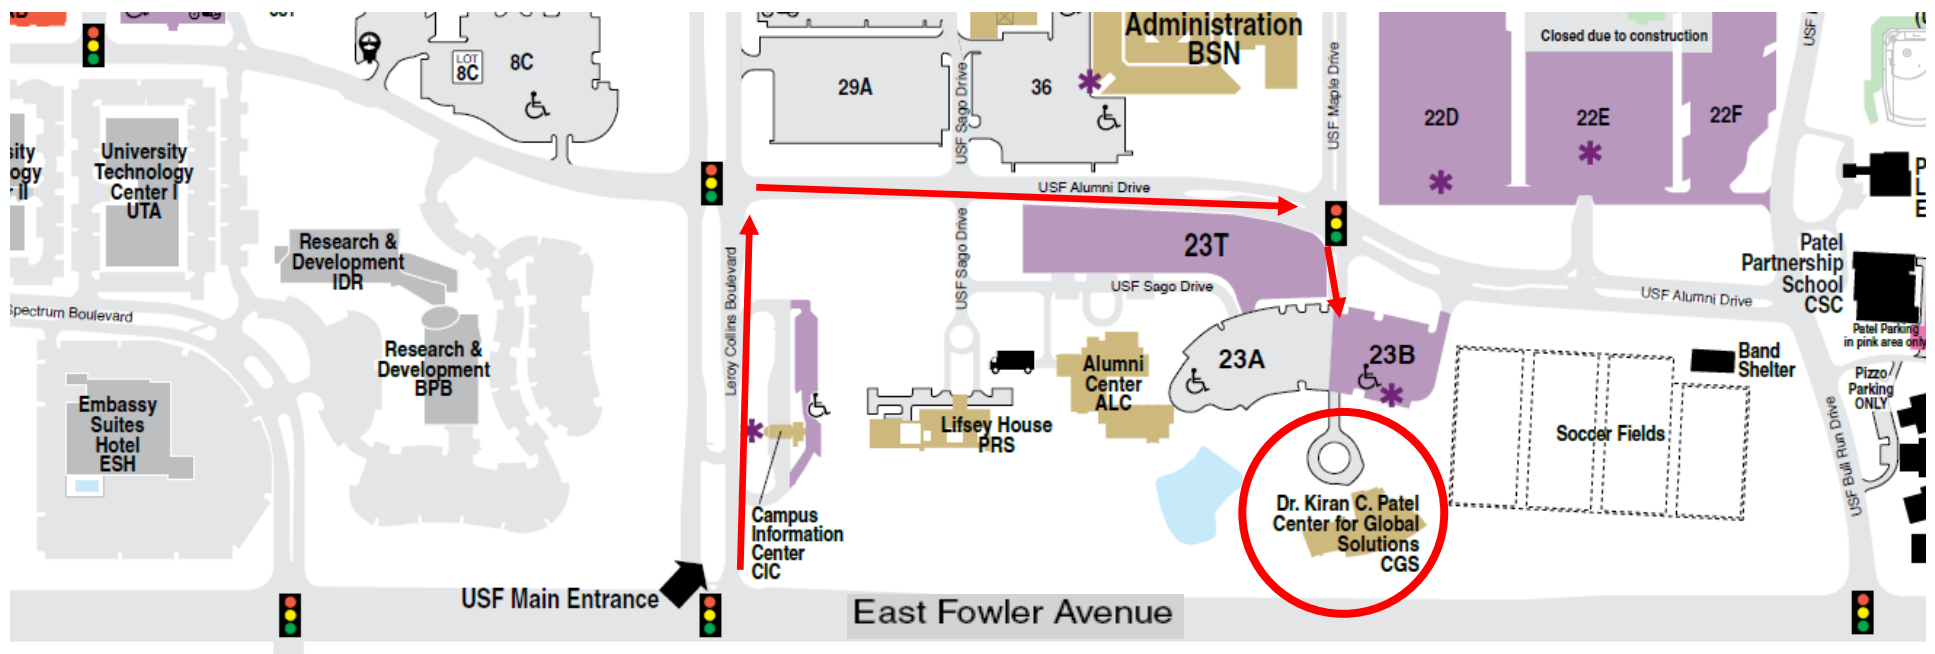

# Directions from USF's Main Entrance to the Patel Center for Global Solutions (CGS)

1. Turn into **USF's main entrance** at the stoplight at the intersection of East Fowler Ave and Leroy Collins Blvd. (from I-275, it will be left turn; from I-75, it will be a right turn).
2. At the **first stoplight** make a **right turn** onto **USF Alumni Drive** (intersection of Leroy Collins Blvd and USF Alumni Drive).
3. At the **first stoplight** on USF Alumni Drive, make a **right turn** (intersection of USF Alumni Drive and USF Maple Drive).

ADDRESS: 11710 USF Maple Drive, Tampa, FL 33620

**Parking:** Reserved spaces for board members is located in the last row of 23B, signage will indicate this area. Attendees may park in lots 23A, 23B or 23T. Do not park in any permanent reserved or departmental spaces.

**NO PERMIT REQUIRED FOR THESE 3 PARKING LOTS.**

← I-275  
Exit 51  
Approx.  
3 miles

I-75  
Exit 265  
Approx.  
4 miles →