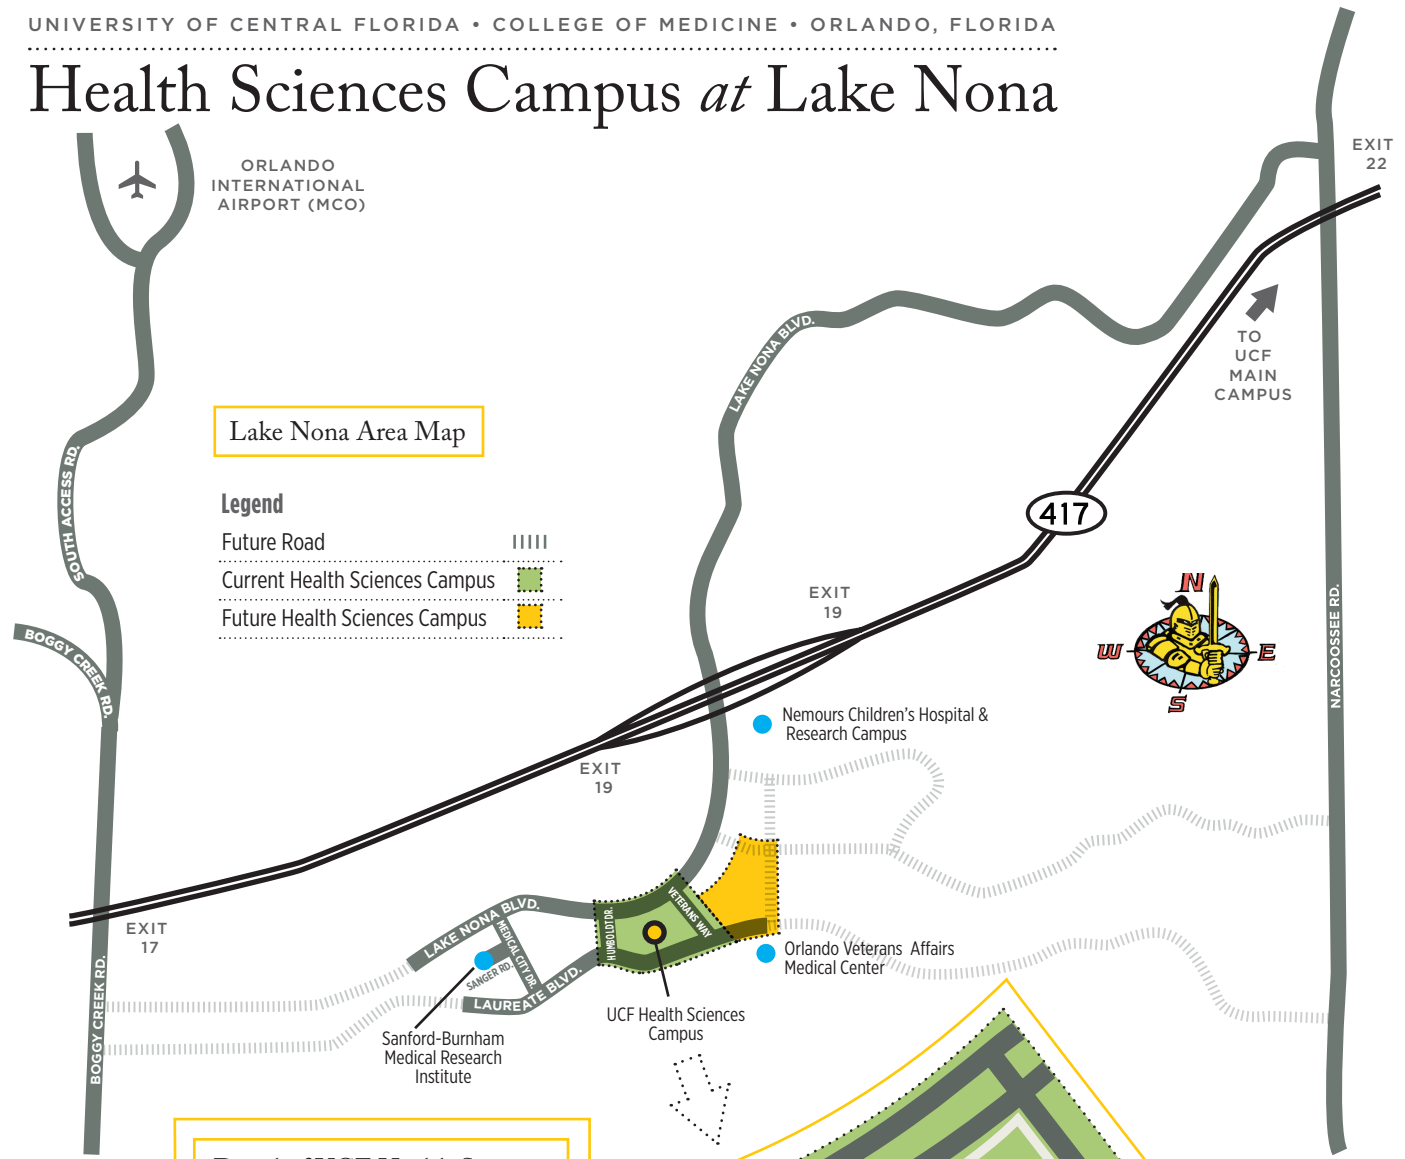

# Health Sciences Campus *at* Lake Nona

Detail of UCF Health Sciences Campus *at* Lake Nona

# Health Sciences Campus *at* Lake Nona

## FROM TAMPA

Take I-4 EAST to SR-417 NORTH toward International Airport/Orlando/Sanford  
Take SR-417 NORTH approximately 17 miles to Lake Nona Boulevard (EXIT 19)  
Turn RIGHT on Lake Nona Boulevard