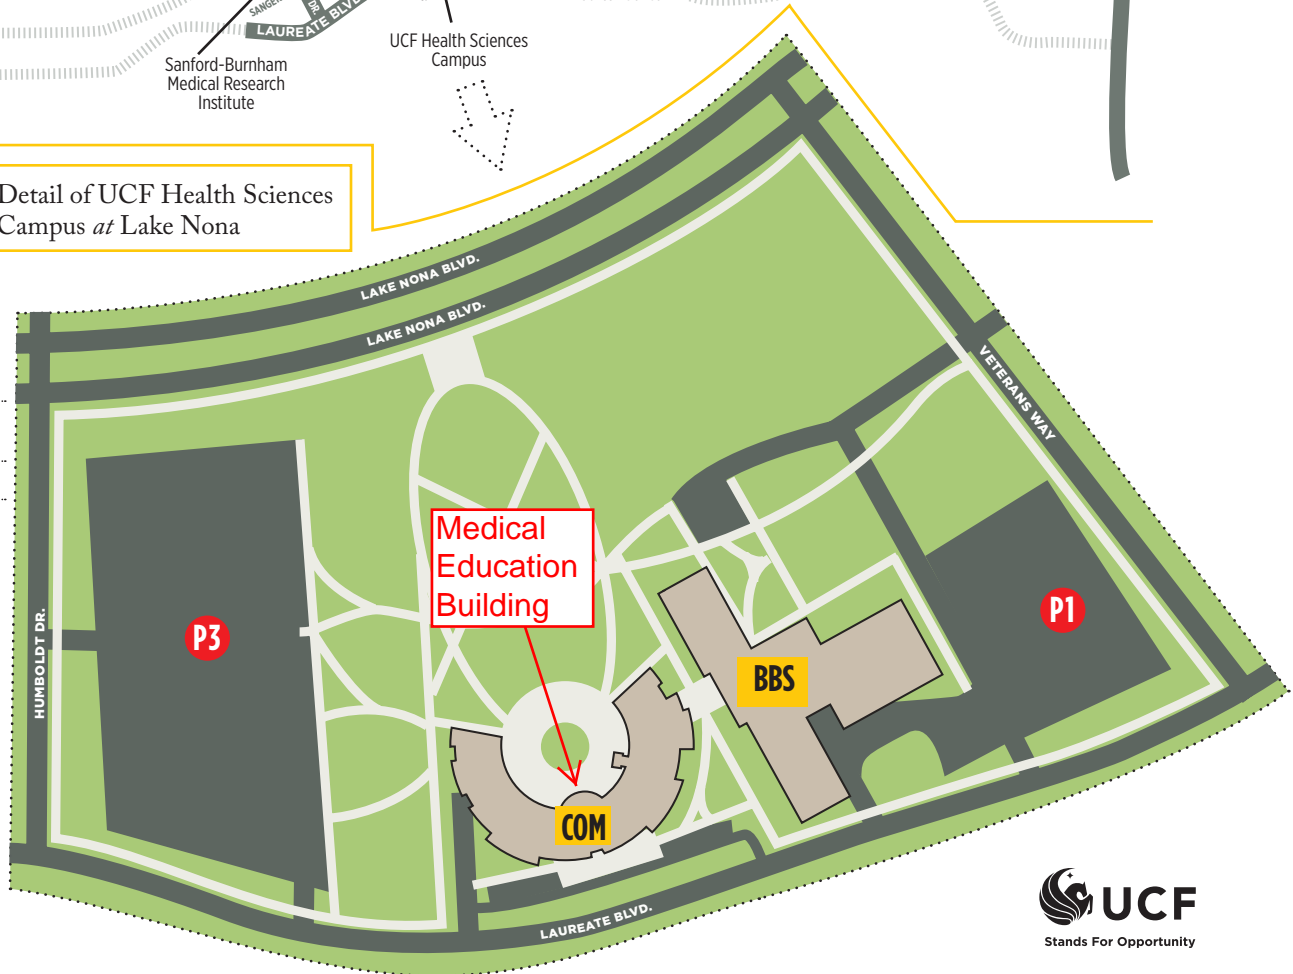

# Health Sciences Campus *at* Lake Nona

**Detail of UCF Health Sciences Campus *at* Lake Nona**

**Legend**

- Medical Education Building **COM**
- Burnett Biomedical Sciences Building **BBS**
- Parking Lot **P**

# Health Sciences Campus *at* Lake Nona

## FROM TAMPA

Take I-4 EAST to SR-417 NORTH toward International Airport/Orlando/Sanford  
Take SR-417 NORTH approximately 17 miles to Lake Nona Boulevard (EXIT 19)  
Turn RIGHT on Lake Nona Boulevard