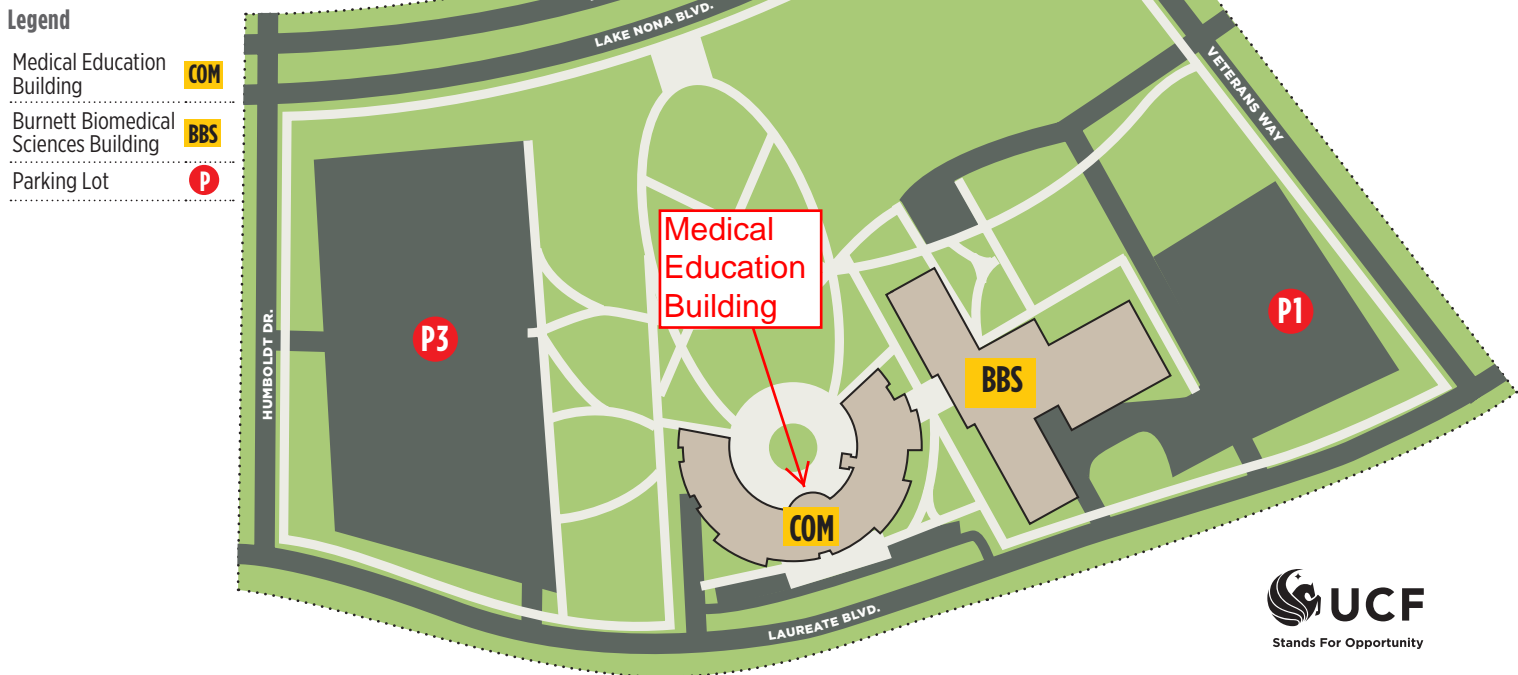

# Health Sciences Campus *at* Lake Nona

Detail of UCF Health Sciences Campus *at* Lake Nona

## FROM WEST ORLANDO

Take I-4 WEST to SR-528 EAST (EXIT 72)  
Take SR-528 EAST approximately 15 miles to SR-417 SOUTH (EXIT 16) toward Tampa  
Take SR-417 SOUTH approximately 5 miles to Lake Nona Boulevard (EXIT 19)  
Turn LEFT on Lake Nona Boulevard

## FROM TAMPA

Take I-4 EAST to SR-417 NORTH toward International Airport/Orlando/Sanford  
Take SR-417 NORTH approximately 17 miles to Lake Nona Boulevard (EXIT 19)  
Turn RIGHT on Lake Nona Boulevard

## FROM GAINESVILLE

Take I-75 SOUTH toward Tampa to Florida Turnpike SOUTH (EXIT 328)  
Exit LEFT onto the Florida Turnpike SOUTH (EXIT 328) and travel toward Orlando  
Take SR-528 EAST (EXIT 254) toward Orlando International Airport  
Stay LEFT at fork and continue EAST on SR-528  
Take SR-528 EAST approximately 10 miles to SR-417 SOUTH (EXIT 16) toward Tampa  
Take SR-417 SOUTH approximately 5 miles to Lake Nona Boulevard (EXIT 19)  
Turn LEFT on Lake Nona Boulevard