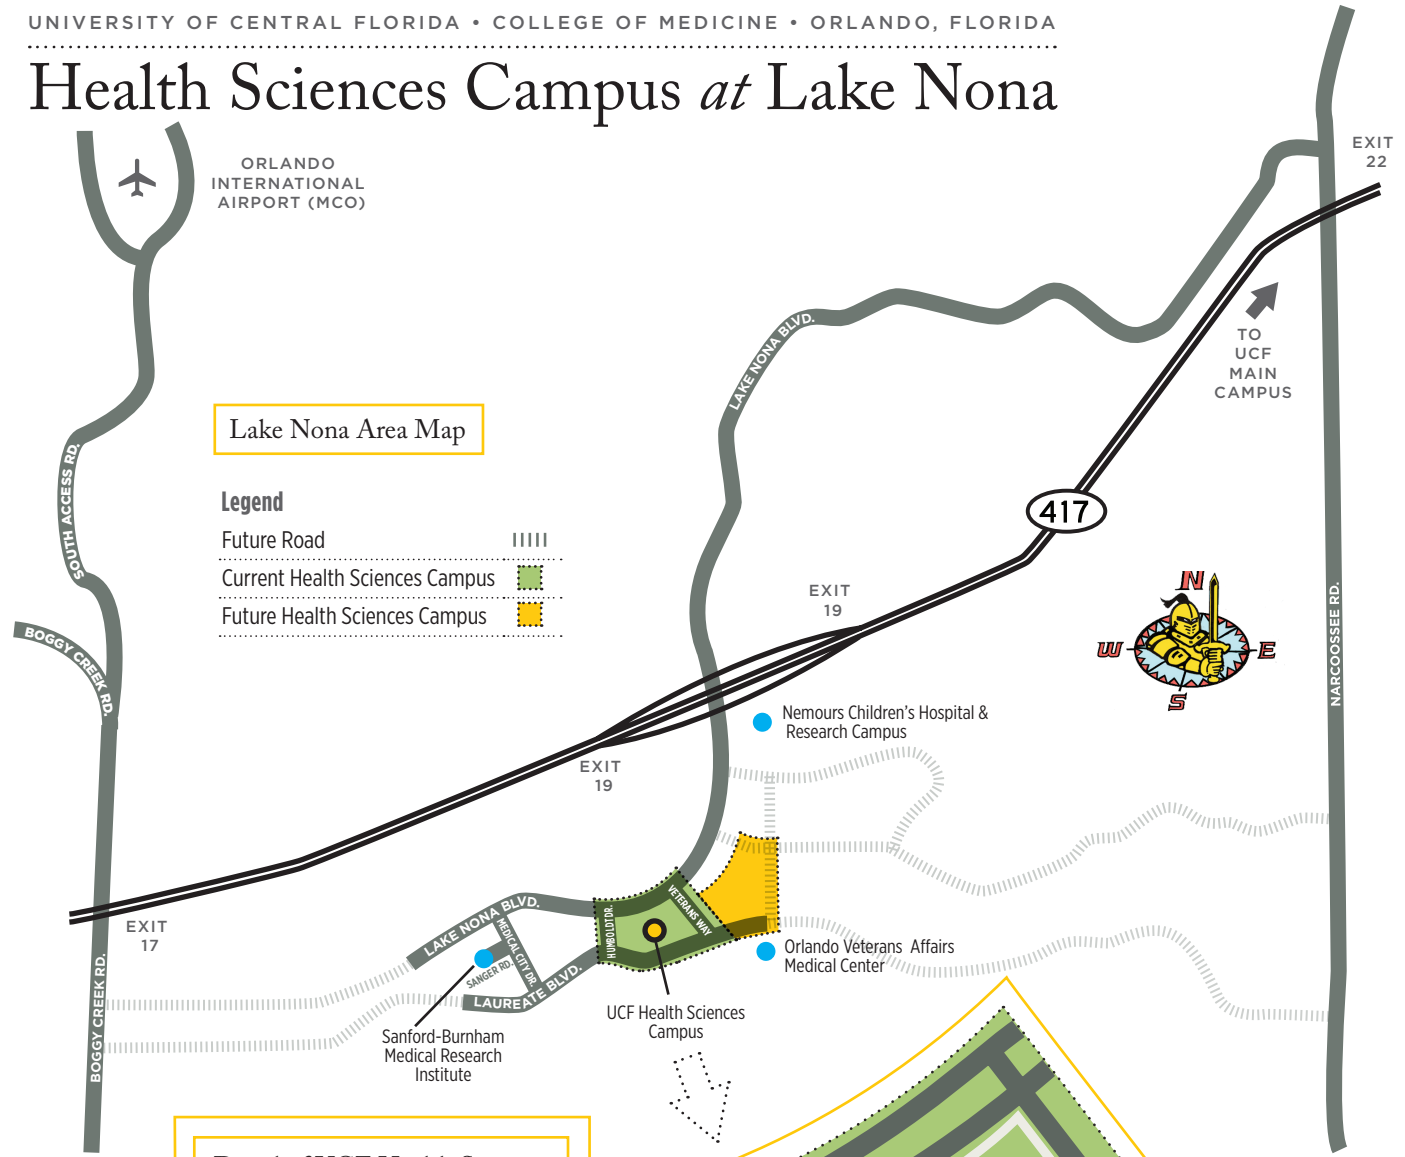

# Health Sciences Campus *at* Lake Nona

**Detail of UCF Health Sciences Campus *at* Lake Nona**

**Legend**

- Medical Education Building **COM**
- Burnett Biomedical Sciences Building **BBS**
- Parking Lot **P**

# Health Sciences Campus *at* Lake Nona

## FROM TAMPA

Take I-4 EAST to SR-417 NORTH toward International Airport/Orlando/Sanford  
Take SR-417 NORTH approximately 17 miles to Lake Nona Boulevard (EXIT 19)  
Turn RIGHT on Lake Nona Boulevard